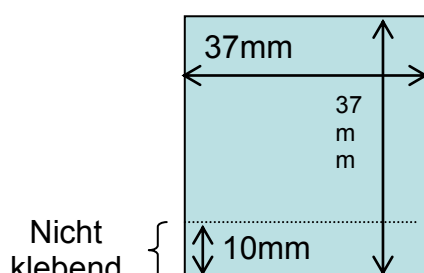

**SLP-RTL Retail Label with perforated piece for pricing, partially adhesive**

37 x 37mm (37 x 27 + 10 without glue + perforation), 2 rolls x 560 labels

- Perforation 10 mm at the bottom of the label
- No glue on this 10 mm piece
- This can be used to put pricing, to be able to tear it off without problems *UPC: 0-20963-85229-4*